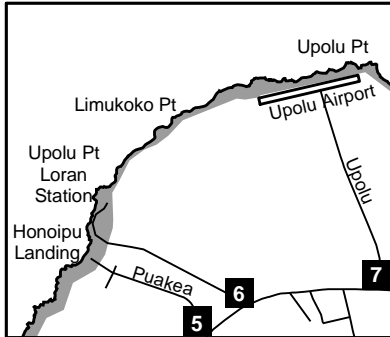

TSUNAMI EVACUATION HAWAII MAP 11: NORTH KOHALA

Manned Roadblocks

- **1** Hwy 270/Kohala By the Sea Junction
- **2** Lapakahi State Park/Hwy 270
- **3** Mahukona Harbor Entrance Road/Hwy 270
- **4** Kapaa Beach Park Road Entrance/Hwy 270
- **5** Puakea Ranch Road Entrance/Hwy 270
- **6** Coast Guard Loran Station Road Entrance/Hwy 270
- **7** Upolu Airport Road Entrance/Hwy 270
- **8** Keokea Beach Park Rd
- **9** Hwy 270/Pololu Valley Walkway Entrance

Public Facilities

- **1** Kohala Hospital
- **2** Kohala Schools

Emergency Response Agencies

- **1** Kapaa Police Station
- **2** North Kohala Fire Station

EVACUATE ALL SHADED AREAS