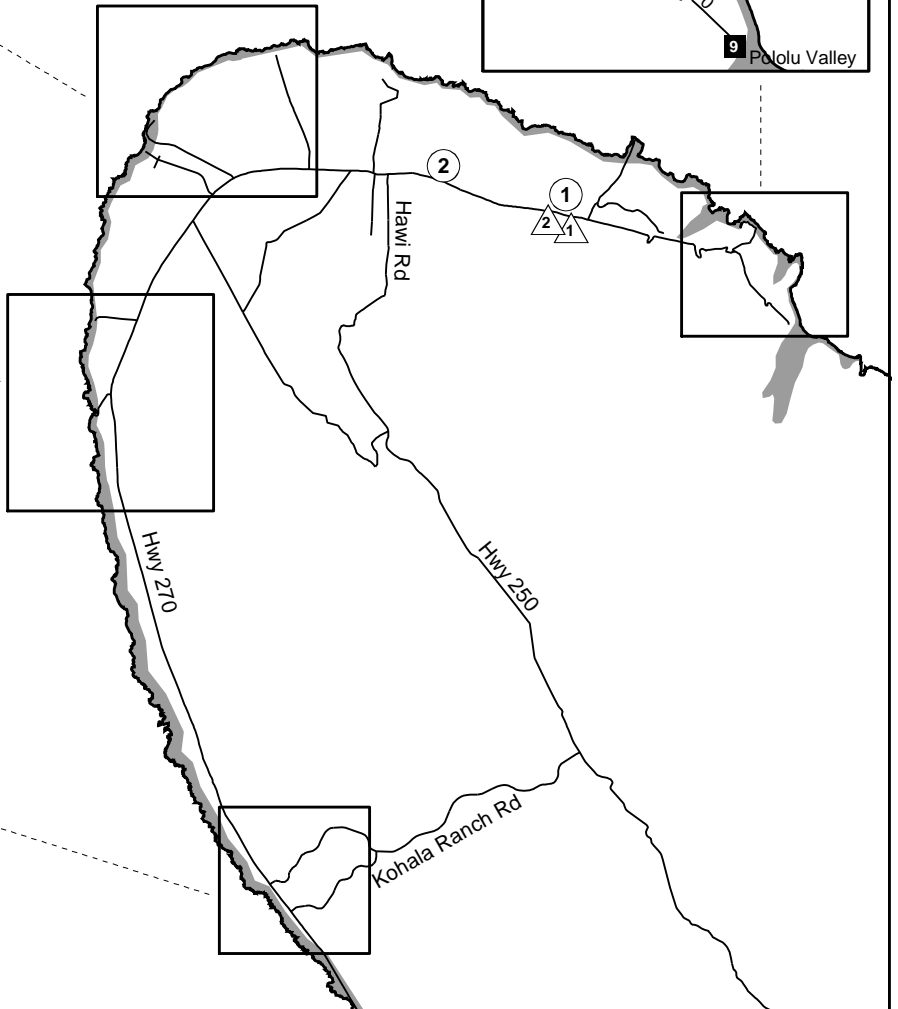

TSUNAMI EVACUATION HAWAII MAP 11: NORTH KOHALA

Manned Roadblocks

- **1** Hwy 270/Kohala By the Sea Junction
- **2** Lapakahi State Park/Hwy 270
- **3** Mahukona Harbor Entrance Road/Hwy 270
- **4** Kapaa Beach Park Road Entrance/Hwy 270
- **5** Puakea Ranch Road Entrance/Hwy 270
- **6** Coast Guard Loran Station Road Entrance/Hwy 270
- **7** Upolu Airport Road Entrance/Hwy 270
- **8** Keokea Beach Park Rd
- **9** Hwy 270/Pololu Valley Walkway Entrance

Public Facilities

- **1** Kohala Hospital
- **2** Kohala Schools

Emergency Response Agencies

- **1** Kapaa Police Station
- **2** North Kohala Fire Station

EVACUATE ALL SHADED AREAS