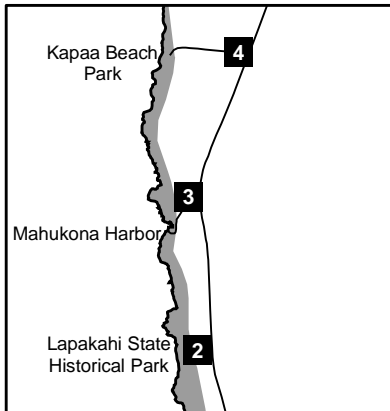

TSUNAMI EVACUATION HAWAII MAP 11: NORTH KOHALA

Manned Roadblocks

- **1** Hwy 270/Kohala By the Sea Junction
- **2** Lapakahi State Park/Hwy 270
- **3** Mahukona Harbor Entrance Road/Hwy 270
- **4** Kapaa Beach Park Road Entrance/Hwy 270
- **5** Puakea Ranch Road Entrance/Hwy 270
- **6** Coast Guard Loran Station Road Entrance/Hwy 270
- **7** Upolu Airport Road Entrance/Hwy 270
- **8** Keokea Beach Park Rd
- **9** Hwy 270/Pololu Valley Walkway Entrance

Public Facilities

- **1** Kohala Hospital
- **2** Kohala Schools

Emergency Response Agencies

- **1** Kapaa Police Station
- **2** North Kohala Fire Station

EVACUATE ALL SHADED AREAS