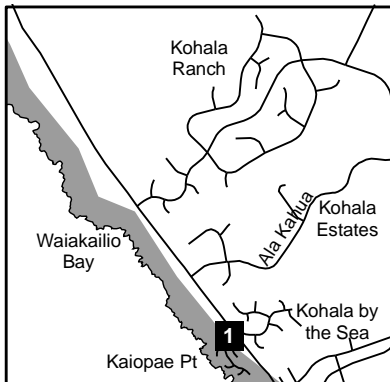

TSUNAMI EVACUATION HAWAII MAP 11: NORTH KOHALA

Manned Roadblocks

- **1** Hwy 270/Kohala By the Sea Junction
- **2** Lapakahi State Park/Hwy 270
- **3** Mahukona Harbor Entrance Road/Hwy 270
- **4** Kapaa Beach Park Road Entrance/Hwy 270
- **5** Puakea Ranch Road Entrance/Hwy 270
- **6** Coast Guard Loran Station Road Entrance/Hwy 270
- **7** Upolu Airport Road Entrance/Hwy 270
- **8** Keokea Beach Park Rd
- **9** Hwy 270/Pololu Valley Walkway Entrance

Public Facilities

- **1** Kohala Hospital
- **2** Kohala Schools

Emergency Response Agencies

- **1** Kapaa Police Station
- **2** North Kohala Fire Station

EVACUATE ALL SHADED AREAS