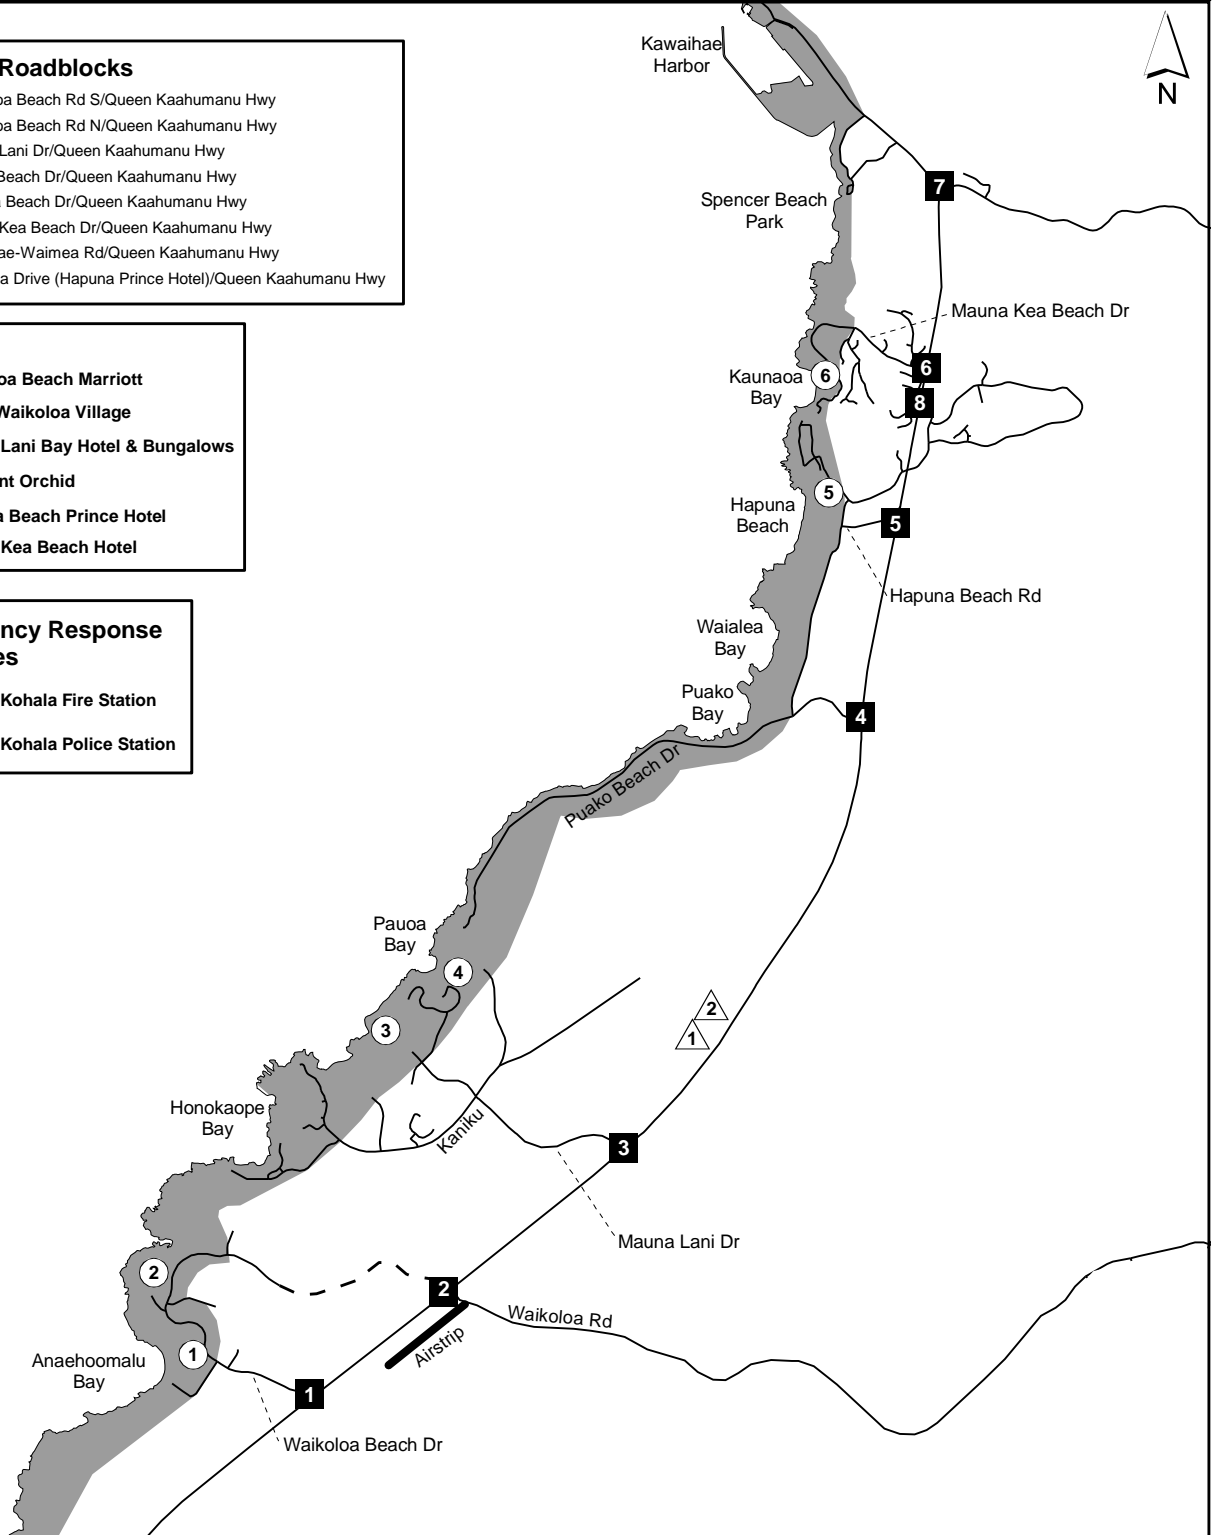

TSUNAMI EVACUATION HAWAII MAP 10: SOUTH KOHALA

Manned Roadblocks

- 1** Waikoloa Beach Rd S/Queen Kaahumanu Hwy
- 2** Waikoloa Beach Rd N/Queen Kaahumanu Hwy
- 3** Mauna Lani Dr/Queen Kaahumanu Hwy
- 4** Puako Beach Dr/Queen Kaahumanu Hwy
- 5** Hapuna Beach Dr/Queen Kaahumanu Hwy
- 6** Mauna Kea Beach Dr/Queen Kaahumanu Hwy
- 7** Kawaihae-Waimea Rd/Queen Kaahumanu Hwy
- 8** Kaunaoa Drive (Hapuna Prince Hotel)/Queen Kaahumanu Hwy

Resorts

- 1** Waikoloa Beach Marriott
- 2** Hilton Waikoloa Village
- 3** Mauna Lani Bay Hotel & Bungalows
- 4** Fairmont Orchid
- 5** Hapuna Beach Prince Hotel
- 6** Mauna Kea Beach Hotel

Emergency Response Agencies

- 1** South Kohala Fire Station
- 2** South Kohala Police Station

EVACUATE ALL SHADED AREAS