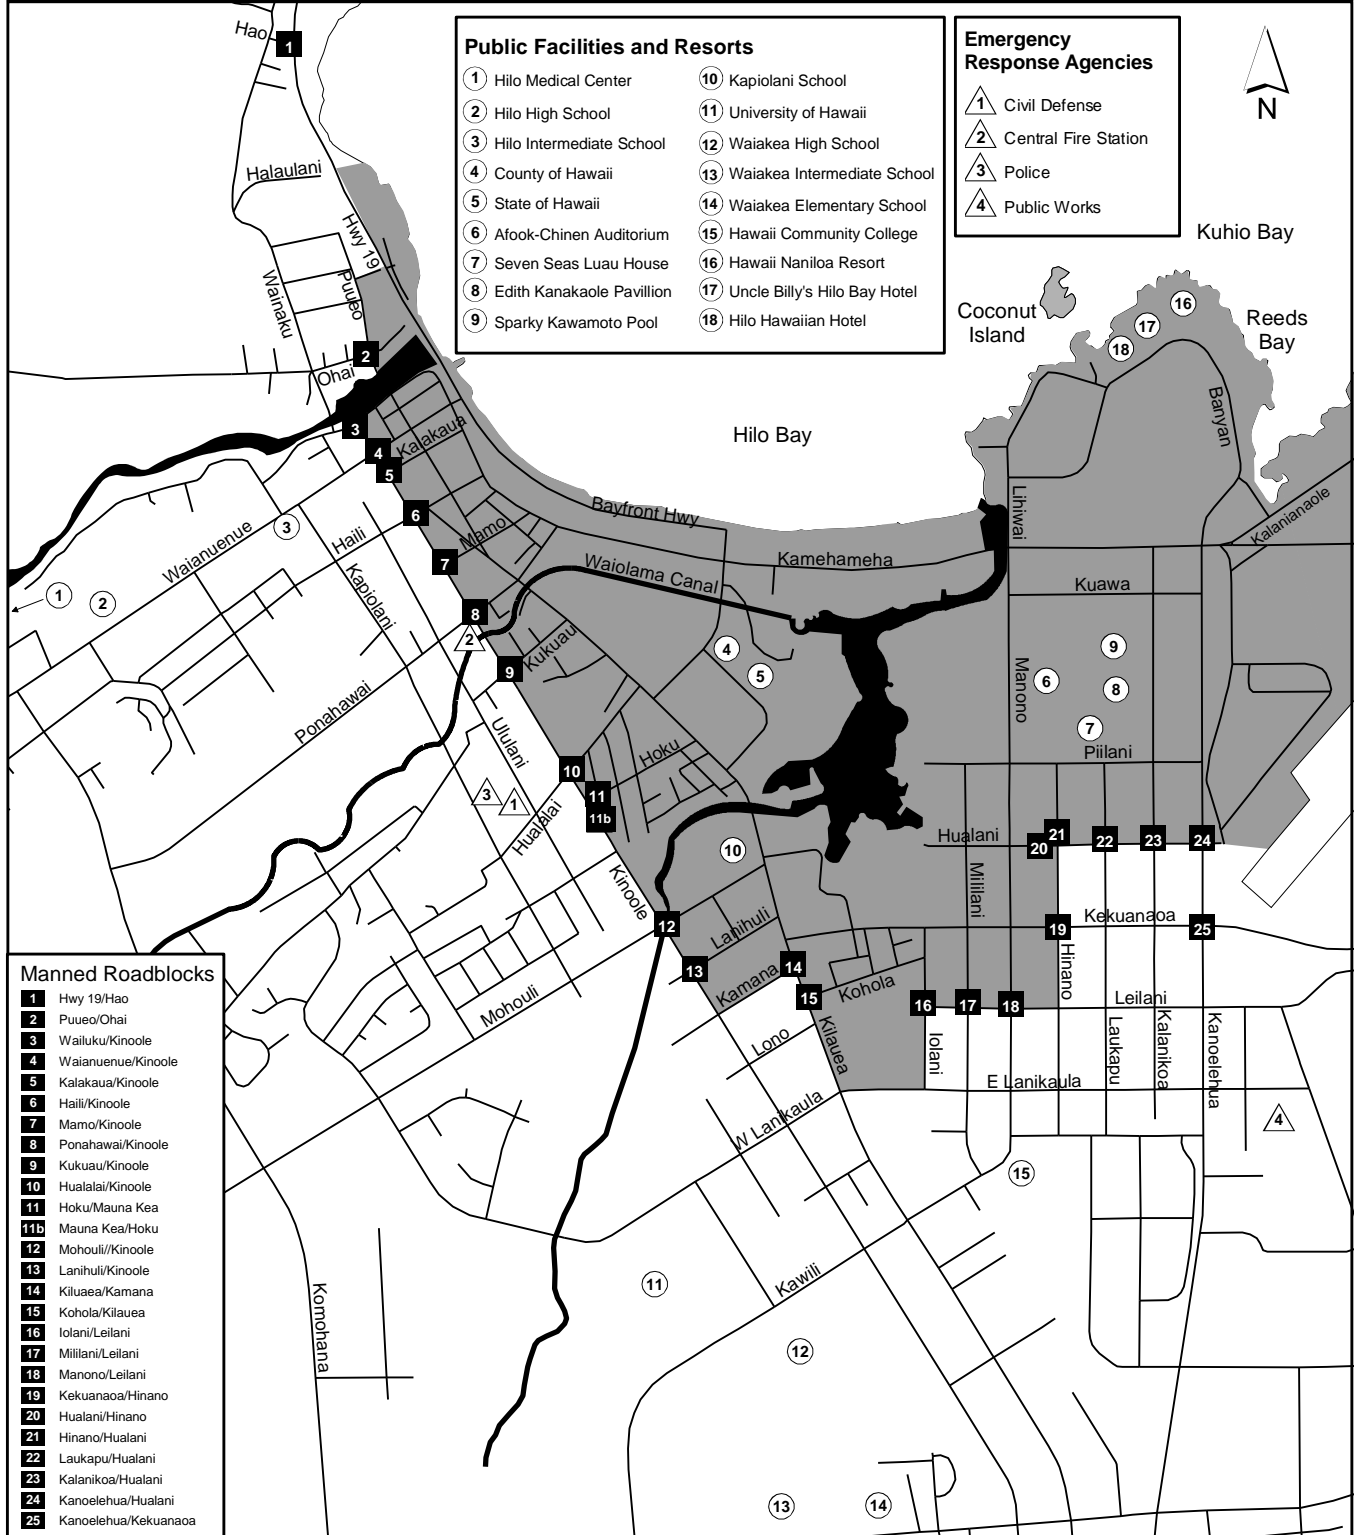

TSUNAMI EVACUATION HAWAII MAP 1: HILO (Part 1)

EVACUATE ALL SHADED AREAS